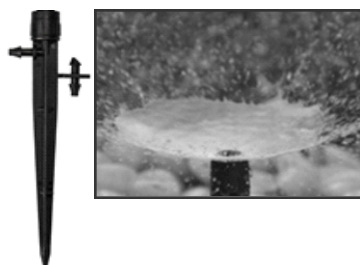

## MISTERS & FOGGERS

Misters

Foggers

Dayliff Misters and Foggers are the ideal solution for specialised irrigation applications such as seed germination, cutting propagation, sanitization and humidity temperature control. They emit droplet sizes between 70 and 150 Micron and are suitable for both inverted and upright installations.

**Flow Rate:** 40 to 60 litres per hour

**Wetting Diameter:** 2 metres for a height of 1 metre above crop

**Nozzle Size:** 0.85, 1 mm

**Operating Pressure:** 2-5 Bar, recommended 3.5 bar

Applications	Foggers	Misters
Propagation of seeds and non-rooted cuttings	√	X
Propagation of rooted cuttings	X	√
Ideal for plant susceptible to root disease	√	X
Sanitising to kill pathogens	√	√
Cooling and humidity control	√	√

## BUTTON DRIPPERS

Dayliff Button Drippers are a drip irrigation accessory suitable for on surface applications including orchards, trees and other crops that require a larger volume of water compared to conventional drip arrangements. Spacing is adjustable according to requirements and output is up to 70 l/hr. Installation is simply by piercing the bayonet connection of the dripper into the drip line. Maximum PE pipe length is determined by the available head for uniformity in water flow. The supply water should be filtered to less than 120 Micron.

## DRIP IRRIGATION BUBBLER

The Dayliff Drip Bubblers are efficient, low pressure emitters made from heavy duty PE with principle applications in tree groves, shrubs and potted plants and feature a filter for preventing debris clogging the nozzle. It is supplied complete with a stake which incorporates an offtake that connects to the bubbler. The bubbler can be used as a single drip sprinkler head or in a series as part of a full drip sprinkler system. The water flow adjusts from a light trickle to full flow and delivers water in the form of a fountain, small stream or tiny umbrella within the vicinity of the bubbler.