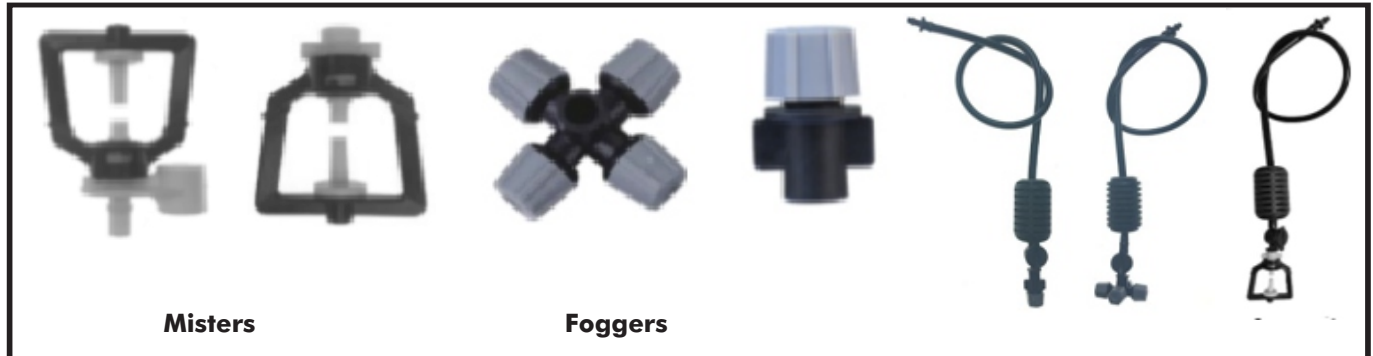

## MISTERS & FOGGERS

Misters

Foggers

Dayliff Misters and Foggers are the ideal solution for specialised irrigation applications such as seed germination, cutting propagation, sanitization and humidity temperature control. They emit droplet sizes between 70 and 150 Micron and are suitable for both inverted and upright installations.

## BUTTON DRIPPERS

Dayliff Button Drippers are a drip irrigation accessory suitable for on surface applications including orchards, trees and other crops that require a larger volume of water compared to conventional drip arrangements. Spacing is adjustable according to requirements and output is up to 70 l/hr. Installation is simply by piercing the bayonet connection of the dripper into the drip line. Maximum PE pipe length is determined by the available head for uniformity in water flow. The supply water should be filtered to less than 120 Micron.

## DRIP IRRIGATION BUBBLER

The Dayliff Drip Bubblers are efficient, low pressure emitters made from heavy duty PE with principle applications in tree groves, shrubs and potted plants and feature a filter for preventing debris clogging the nozzle. It is supplied complete with a stake which incorporates an offtake that connects to the bubbler. The bubbler can be used as a single drip sprinkler head or in a series as part of a full drip sprinkler system. The water flow adjusts from a light trickle to full flow and delivers water in the form of a fountain, small stream or tiny umbrella within the vicinity of the bubbler.

**Flow Adjustable:** 0-120 lph

**Operating Pressure:** 1-3 bar

**Inlet:** 6" stake with 1/4" barbed connection

**Radius:** 0-1.3m

**Off take Diameter:** 10mm