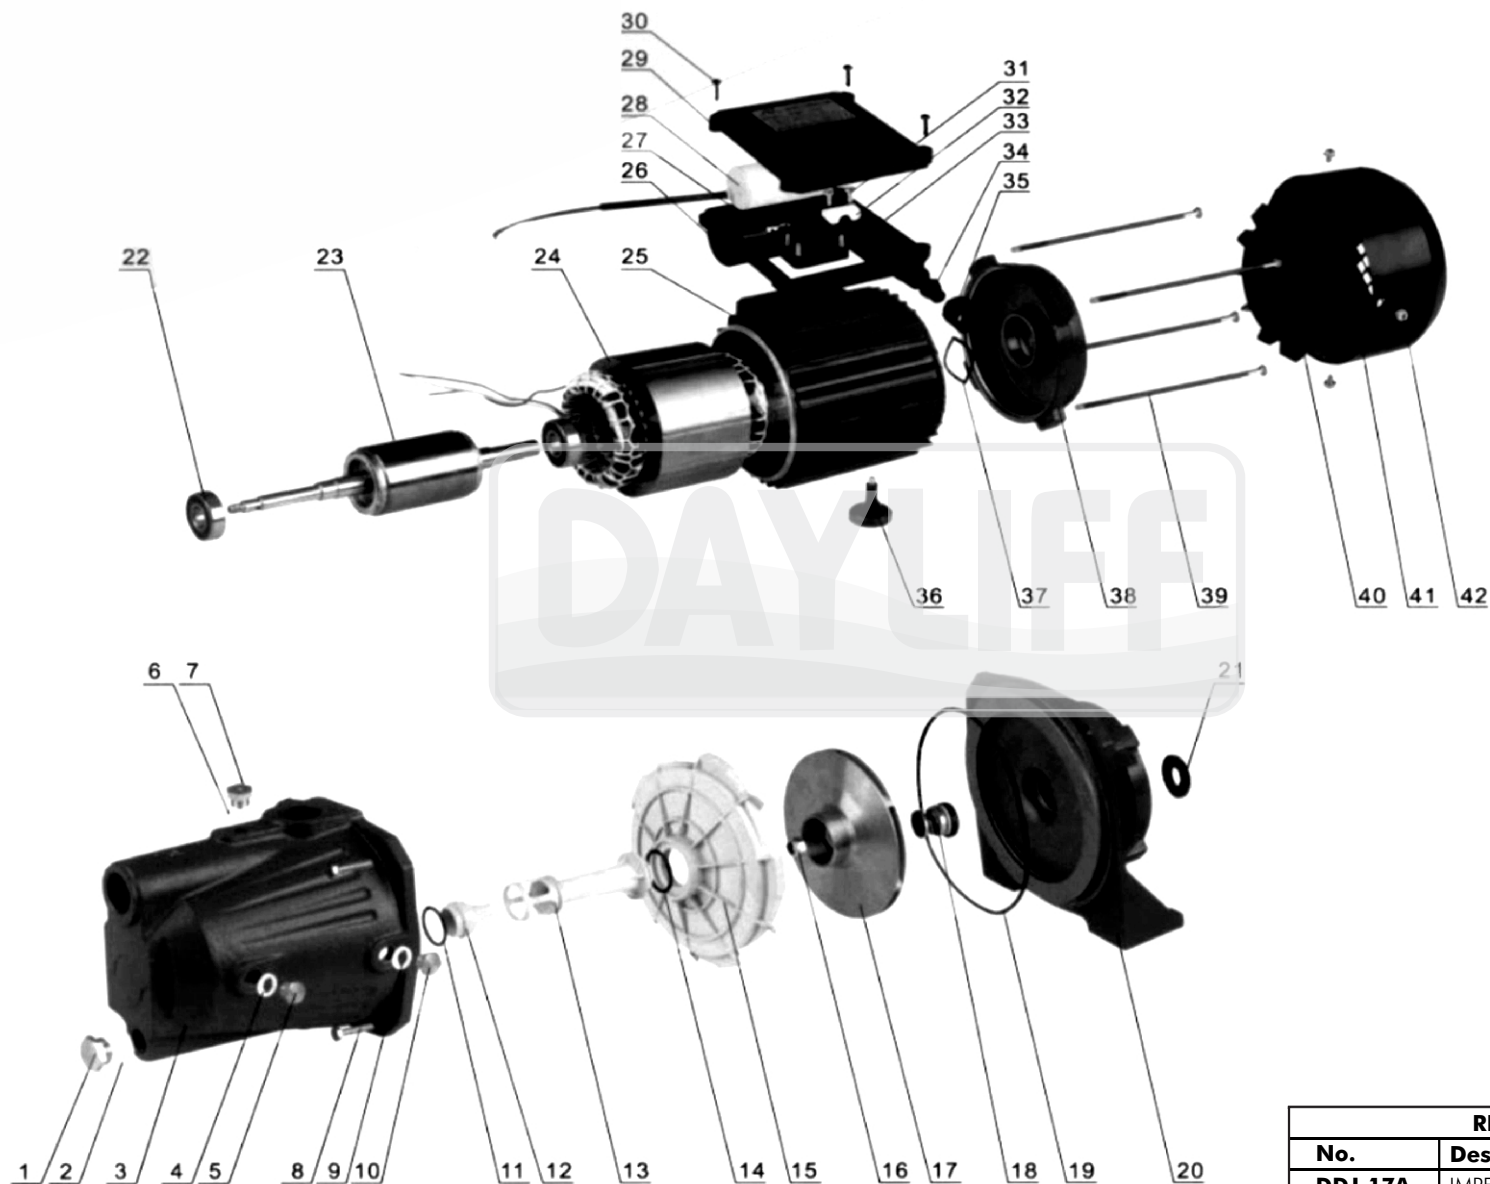

ITEM NO.	DESCRIPTION	MAN.P/NO.	D&S P/NO.
1	Drain Plug		NSI
2	O-ring for Drain Plug		NSI
3	Pump Body		NSI
4	O-ring for Gauge Plug		NSI
5	Gauge Plug		NSI
6	O-ring for Priming Plug		NSI
7	Priming Plug		NSI
8	Screw for Pump Body		NSI
9	O-ring for Switch Plug		NSI
10	Switch Plug		NSI
11	O-ring for Nozzle		NSI
12	Nozzle		DDJ-12
13	Venturi		DDJ-13
14	Diffuser O-ring DDJ750		DDJ-14A
14	Diffuser O-ring DDJ1100		DDJ-14B
15	Diffuser DDJ750		DDJ-15A
15	Diffuser DDJ1100		DDJ-15B
16	Impeller Stop Nut		NSI
17	Impeller DDJ 750		DDJ-17A
17	Impeller DDJ 1100		DDJ-17B
18	Mechanical Seal DDJ 750		DDJ-18A
18	Mechanical Seal DDJ 1100		DDJ-18B
19	O-ring for Pump Body		DDJ-19
20	Motor Bracket		NSI
NSI - Non stock item available on special order only			

ITEM NO.	DESCRIPTION	MAN.P/NO.	D&S P/NO.
21	Spash Guard		NSI
22	Ball Bearing		BB-6203
23	Shaft and Rotor		NSI
24	Stator		NSI
25	Motor Case		NSI
26	Capacitor Holding Box		NSI
27	Washer for Terminal Board		NSI
28	Capacitor 20 µF-DDJ750		DDC-25
28	Capacitor 25 µF-DDJ1100		B-22B
29	Terminal Cover		NSI
30	Screw for Terminal Box Fixing		NSI
31	Screw for Cable Presser		NSI
32	Cable Presser		NSI
33	Terminal Board		NSI
34	Outlet Hole		NSI
35	Waterproof Fairlead		NSI
36	Supporting Foot		NSI
37	Adjusting Ring		NSI
38	Motor Cover		NSI
39	Motor Tie-rod		NSI
40	Fan		DDJ-40
41	Fan Cover		NSI
42	Screw for Fan Cover		NSI
NSI - Non stock item available on special order only			

REPAIR KIT DDJ 750		
No.	Description	Qty/kit
DDJ-17A	IMPELLER DDJ 750	1
DDJ-18A	MECHANICAL SEAL DDJ 750	1